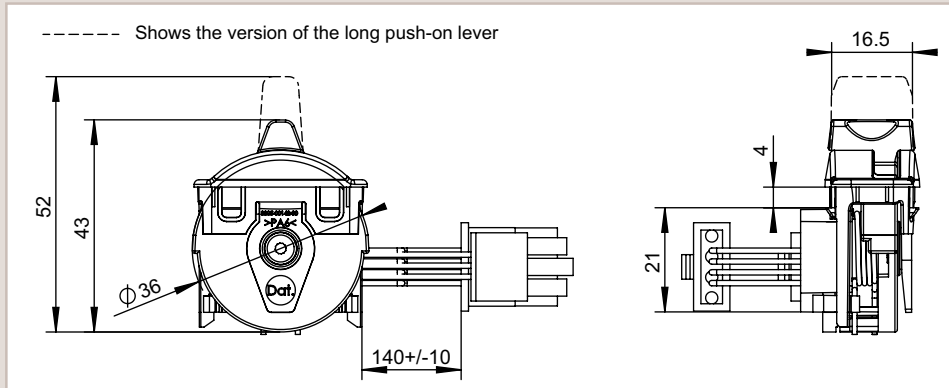

A choice of standard symbols or customer-specific symbols can be laser-etched in the housing. When combined with other items from the T range of switches, complete control units can be built up.

- Neutral position in the middle or at the end stop
- Angle of rotation: $\pm 30^\circ$ or 60°
- Conductive-plastic technology
- One analogue signal (V or Z characteristic)
- Two digital direction signals
- Ergonomic control
- Protection class: IP6K5 (front)
- Abrasion-resistant laser inscription
- Version with long push-on lever available for use as a fingertip joystick

Dimensions [mm]

Mounting hole [mm]

Technical data

Proportional button (slider)

Sensor	Conductive plastic potentiometer
Potentiometer supply	Max. 15 VDC
Resistance	5 kΩ for wig-wag signal
Resistance	2 x 4 kΩ parallel for single-ended signal
Resistance tolerance	±20%
Wiper current	< 0.5 mA
Transverse current	Max. 4 mA
Electrical angle	±28°
Mechanical angle	±30°
Direction signal switching point	±5.5°
Direction signal switching current	Max. 1 mA / 60 V
Single-ended signal slope	±7°
Operating temperature	-30°C to +60°C
Degree of protection according to DIN 40050-9	IP6K5 (except for the connector)
Storage temperature	-40°C to +85°C
Service life	1 million cycles