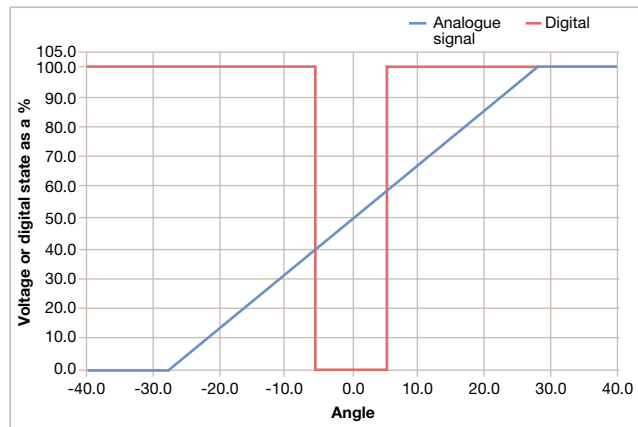

A choice of standard symbols or customer-specific symbols can be laser-etched in the housing. When combined with other items from the T range of switches, complete control units can be built up.

- Neutral position in the middle or at the end stop
- Angle of rotation: $\pm 30^\circ$ or 60°
- Conductive-plastic technology
- One analogue signal (V or Z characteristic)
- Two digital direction signals
- Ergonomic control
- Protection class: IP6K5 (front)
- Abrasion-resistant laser inscription
- Version with long push-on lever available for use as a fingertip joystick

Dimensions [mm]

Mounting hole [mm]

Technical data

Proportional button (slider)

Sensor	Conductive plastic potentiometer
Potentiometer supply	Max. 15 VDC
Resistance	5 kΩ for wig-wag signal
Resistance	2 x 4 kΩ parallel for single-ended signal
Resistance tolerance	±20%
Wiper current	< 0.5 mA
Transverse current	Max. 4 mA
Electrical angle	±28°
Mechanical angle	±30°
Direction signal switching point	±5.5°
Direction signal switching current	Max. 1 mA / 60 V
Single-ended signal slope	±7°
Operating temperature	-30°C to +60°C
Degree of protection according to DIN 40050-9	IP6K5 (except for the connector)
Storage temperature	-40°C to +85°C
Service life	1 million cycles

Connector pin assignment Molex Mini-Fit, Jr.™

3-pin potentiometer 39-01-4030

PIN 1	Potentiometer supply
PIN 2	Signal output (wiper)
PIN 3	Potentiometer supply

4-pin digital signal 39-01-4040

PIN 1	Direction 2
PIN 2	Common (+)
PIN 3	Not assigned
PIN 4	Direction 1

Characteristic curve (wig-wag signal)

Characteristic curve (single-ended signal)

Version

- With long push-on lever for use as fingertip joystick
- For more detailed information, please contact us:
info-stt@frei.de