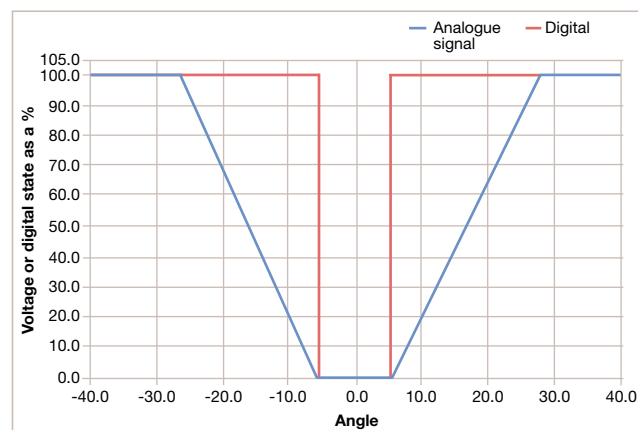

A choice of standard symbols or customer-specific symbols can be laser-etched in the housing. When combined with other items from the T range of switches, complete control units can be built up.

- Neutral position in the middle or at the end stop
- Angle of rotation: $\pm 30^\circ$ or 60°
- Conductive-plastic technology
- One analogue signal (V or Z characteristic)
- Two digital direction signals
- Ergonomic control
- Protection class: IP6K5 (front)
- Abrasion-resistant laser inscription
- Version with long push-on lever available for use as a fingertip joystick

Dimensions [mm]

Mounting hole [mm]

Technical data

Proportional button (slider)

Sensor	Conductive plastic potentiometer
Potentiometer supply	Max. 15 VDC
Resistance	5 kΩ for wig-wag signal
Resistance	2 x 4 kΩ parallel for single-ended signal
Resistance tolerance	±20%
Wiper current	< 0.5 mA
Transverse current	Max. 4 mA
Electrical angle	±28°
Mechanical angle	±30°
Direction signal switching point	±5.5°
Direction signal switching current	Max. 1 mA / 60 V
Single-ended signal slope	±7°
Operating temperature	-30°C to +60°C
Degree of protection according to DIN 40050-9	IP6K5 (except for the connector)
Storage temperature	-40°C to +85°C
Service life	1 million cycles

Connector pin assignment Molex Mini-Fit, Jr.™

3-pin potentiometer 39-01-4030

PIN 1	Potentiometer supply
PIN 2	Signal output (wiper)
PIN 3	Potentiometer supply

4-pin digital signal 39-01-4040

PIN 1	Direction 2
PIN 2	Common (+)
PIN 3	Not assigned
PIN 4	Direction 1

Characteristic curve (wig-wag signal)

Characteristic curve (single-ended signal)

Version

- With long push-on lever for use as fingertip joystick
- For more detailed information, please contact us:
info-stt@frei.de