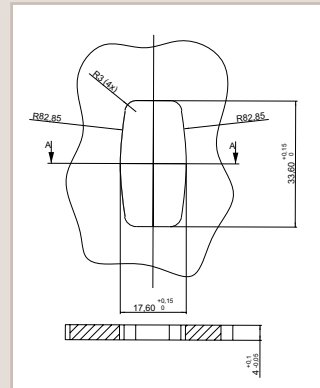

A choice of standard symbols or customer-specific symbols can be laser-etched in the housing. When combined with other items from the T range of switches, complete control units can be built up.

- Neutral position in the middle or at the end stop
- Angle of rotation: $\pm 30^\circ$ or 60°
- Conductive-plastic technology
- One analogue signal (V or Z characteristic)
- Two digital direction signals
- Ergonomic control
- Protection class: IP6K5 (front)
- Abrasion-resistant laser inscription
- Version with long push-on lever available for use as a fingertip joystick

Dimensions [mm]

Mounting hole [mm]

Technical data

Proportional button (slider)

Sensor	Conductive plastic potentiometer
Potentiometer supply	Max. 15 VDC
Resistance	5 kΩ for wig-wag signal
Resistance	2 x 4 kΩ parallel for single-ended signal
Resistance tolerance	±20%
Wiper current	< 0.5 mA
Transverse current	Max. 4 mA
Electrical angle	±28°
Mechanical angle	±30°
Direction signal switching point	±5.5°
Direction signal switching current	Max. 1 mA / 60 V
Single-ended signal slope	±7°
Operating temperature	-30°C to +60°C
Degree of protection according to DIN 40050-9	IP6K5 (except for the connector)
Storage temperature	-40°C to +85°C
Service life	1 million cycles

Connector pin assignment Molex Mini-Fit, Jr.™

3-pin potentiometer 39-01-4030

PIN 1	Potentiometer supply
PIN 2	Signal output (wiper)
PIN 3	Potentiometer supply

4-pin digital signal 39-01-4040

PIN 1	Direction 2
PIN 2	Common (+)
PIN 3	Not assigned
PIN 4	Direction 1